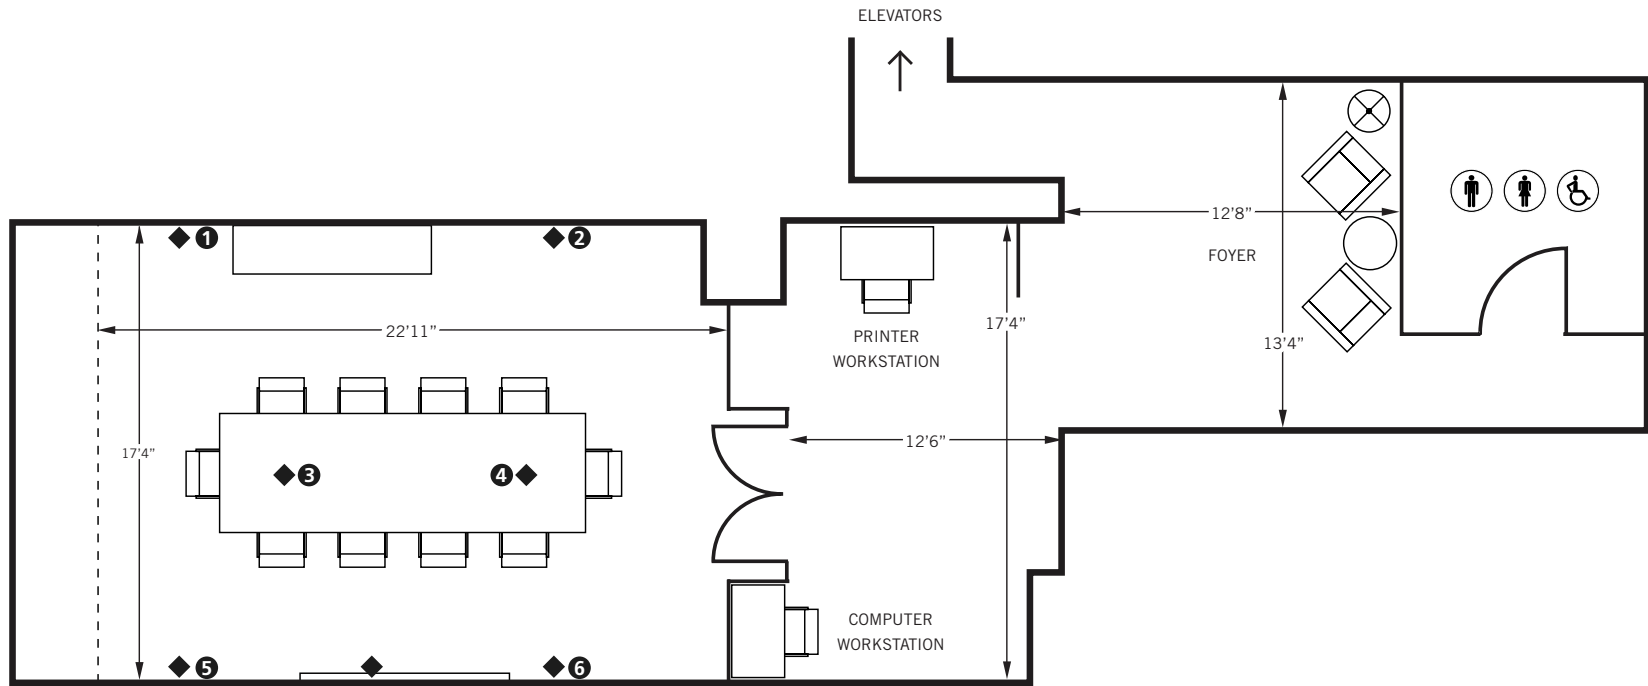

EXECUTIVE BUSINESS & PRIVATE BOARDROOM

- 403 sq. ft. of event space with natural light
- Permanent boardroom table with seating for 10 persons
- White board and desktop computer workstation and printer
- 220 sq. ft. private foyer
- Special catering services by 'ONE' at The Hazelton Hotel

◆ TWO 3-PIN ELECTRICAL OUTLETS
/ 125 V GROUNDED AC SOCKETS

ETHERNET & PHONE JACKS:

- ① TC1D03 & TC1MV03
- ② TC1D04 & TC1MV04
- ③ ④ TC1D05 & TC1MV05
- ⑤ TC1D02 & TC1MV02
- ⑥ TC1D01 & TC1MV01

The Hazelton Hotel